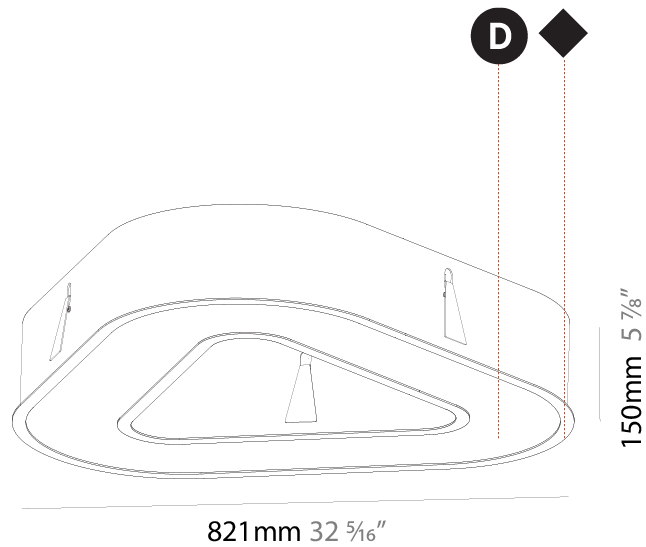

GENERAL

Series: Glorious
Subseries: Glorious Victory
Brand: Prolicht
Division: Architectural
Mounting Type: Recessed
Mounting Location: Ceiling
Subcategory: Ambient

PHYSICAL

Shape: Abstract
Length (mm): 821
Length (in): 32 5/16
Width (mm): 821
Width (in): 32 5/16
Height (mm): 150
Height (in): 5 7/8
Min. Recessing Depth (mm): 160
Min. Recessing Depth (in): 6 3/16
Light Distribution: Direct
Weight (kg): 8.969
Weight (lbs): 19.73
Diffuser: PMMA - Opal or Micro-Prism
Fixture Finish: SSR / BKV / CWI / CRY / HAB / UFT / ITA / RUA / FTG / MYG / LOD / PUS / FRO / FUP / KIA / POP / BLS / SPG / MEY / GOH / GUM / CHC / COM / ABZ / JAG / OBR / MOS / ROR
Fixture Material: Aluminum

ELECTRICAL

Lamp Type: LED (Zhaga Standard)
Input Wattage (W): 30
Total Output Wattage (W): 24 / 19.2 (3500K)
Dimming: Non-Dimming / Phase Dimming (120Vac only) / 0-10V Dimming
Driver Included: Yes
Driver Location: Integrated
Driver Type: Constant Current - 120 / 277Vac
Driver Class: Class 2
Input Voltage (V): 120 - 277
Constant Current (MA): 350 / 600 (3500K)

LED

Color Temperature (°K): 3000 / 3500 / 4000
Max. Delivered Lumen (lm): 2770
CRI: >80 CRI
Efficiency (%): 65
Lamp Life (hrs): 50000

OPTICAL

RATINGS AND CERTIFICATIONS

Certified By: Certified for North American Standards
IP rating: IP20

160mm
6 3/16"

10 - 25mm
3/8" - 1"